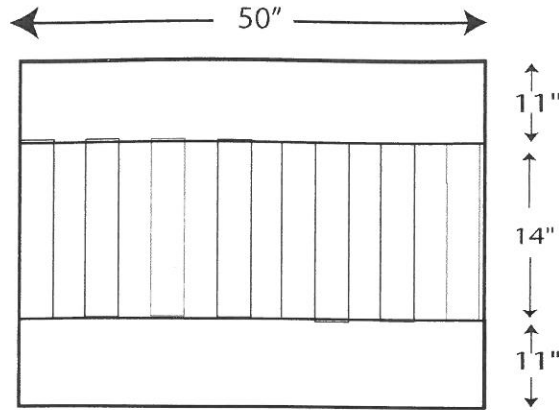

DeLuxe PANEL LAYOUT

**DeLuxe 50"
w/14" high Insert**

**NOTE:
PIPING AVAILABLE
BETWEEN MAIN
AND TRIM ON THIS
STYLE**

**DeLuxe 50"
w/14" high Insert**

**DeLuxe 80"
w/14" high Insert**

**DeLuxe 80"
w/18" high Insert**