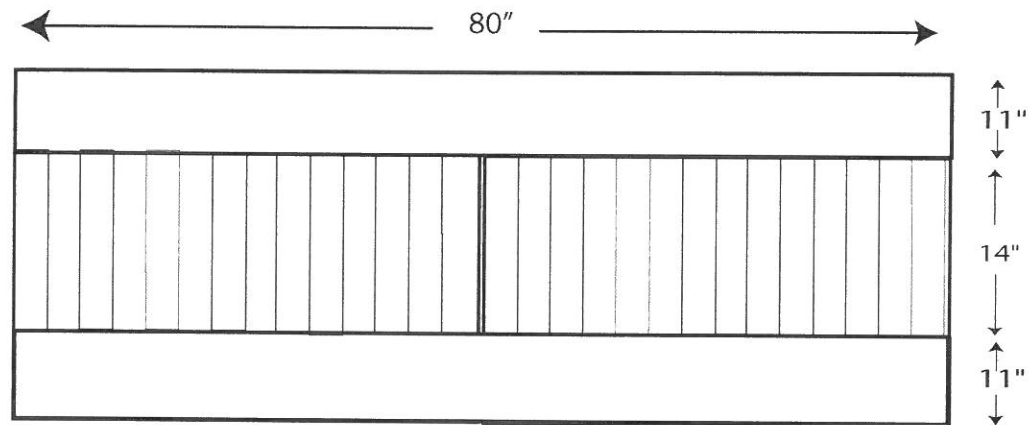

DeLuxe PANEL LAYOUT

**DeLuxe 50"
w/14" high Insert**

**NOTE:
PIPING AVAILABLE
BETWEEN MAIN
AND TRIM ON THIS
STYLE**

**DeLuxe 50"
w/14" high Insert**

**DeLuxe 80"
w/14" high Insert**

**DeLuxe 80"
w/18" high Insert**